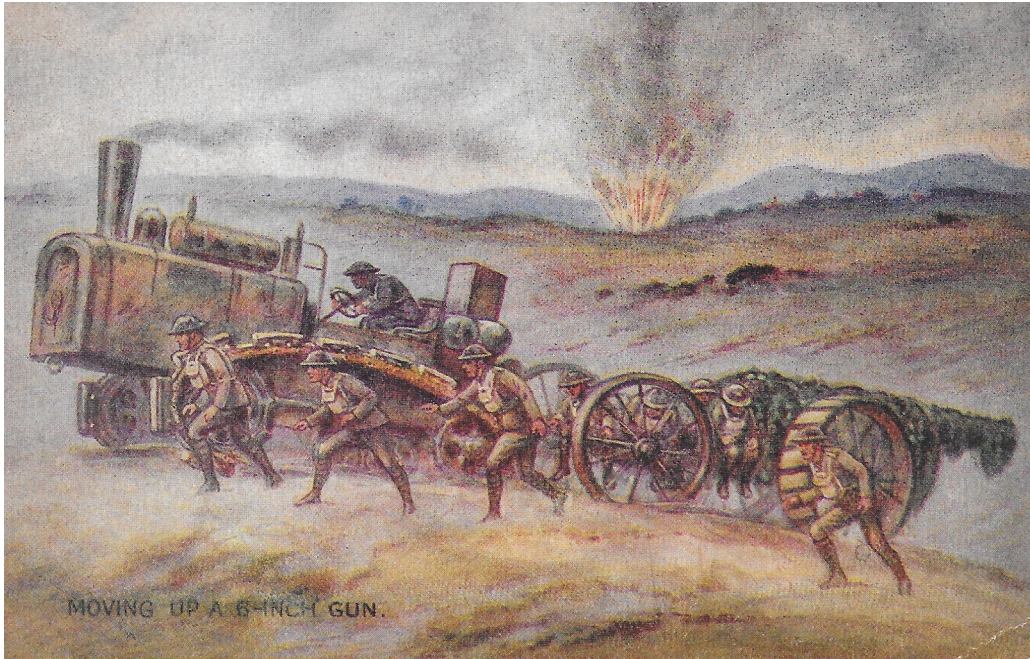

60 POUNDER MOVING UP IN SUPPORT

2
HIGHLANDERS PIPE THEMSELVES BACK FROM THE TRENCHES
OFFICIAL PHOTOGRAPH. CROWN COPYRIGHT RESERVED

OFFICIAL PHOTOGRAPH, CROWN COPYRIGHT RESERVED.

"TOMMY'S" LOOK-OUT IN A CAPTURED GERMAN TRENCH AT OVILLERS.

Nº12

21. "BLACK WATCH" PIPERS PLAYING TO THE CAPTORS OF LONGUEVAL

OFFICIAL PHOTOGRAPH - CROWN COPYRIGHT RESERVED

19. FIRING A HEAVY HOWITZER IN FRANCE
OFFICIAL PHOTOGRAPH. CROWN COPYRIGHT RESERVED

THE IRRESISTIBLE TANKS