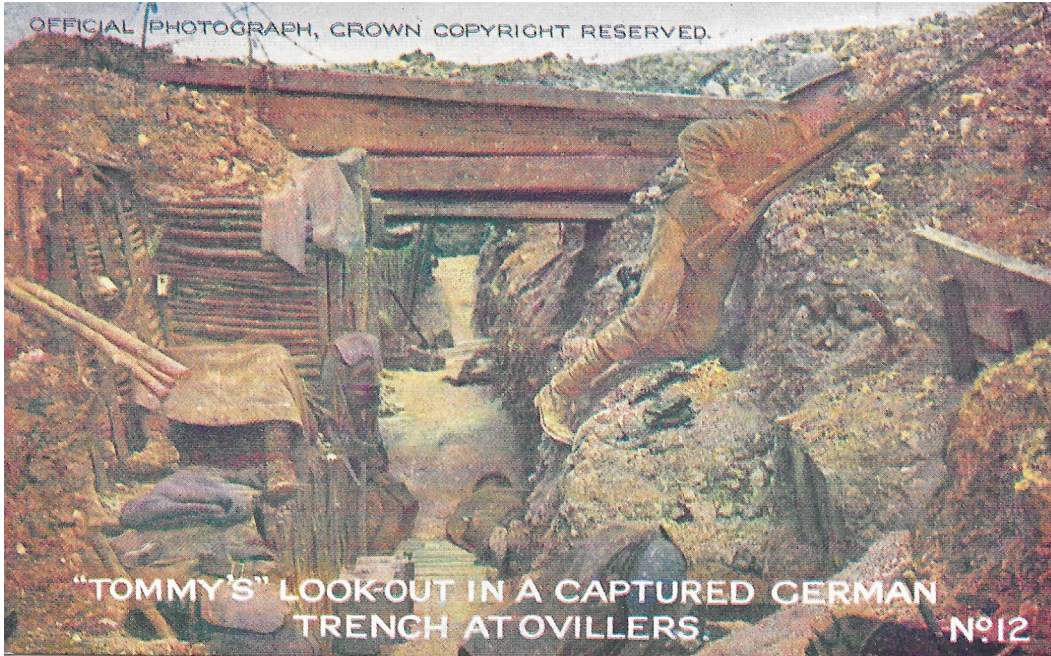

60 POUNDER MOVING UP IN SUPPORT

2
HIGHLANDERS PIPE THEMSELVES BACK FROM THE TRENCHES
OFFICIAL PHOTOGRAPH. CROWN COPYRIGHT RESERVED

OFFICIAL PHOTOGRAPH, CROWN COPYRIGHT RESERVED.

"TOMMY'S" LOOK-OUT IN A CAPTURED GERMAN TRENCH AT OVILLERS.